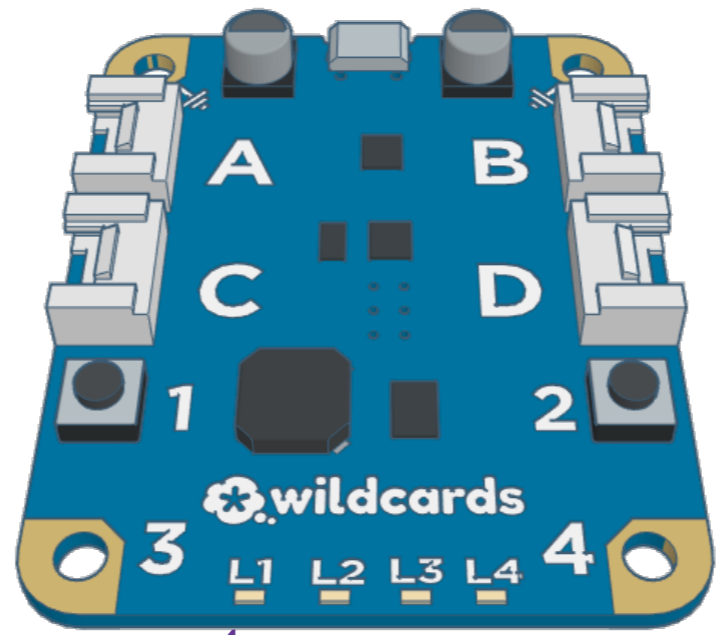

Blinky Intro

Level 1

Modules: None

- Wildcards
- Events

LED 1

```
when up arrow key pressed
  turn LED 1 On
```

```
when down arrow key pressed
  turn LED 1 Off
```