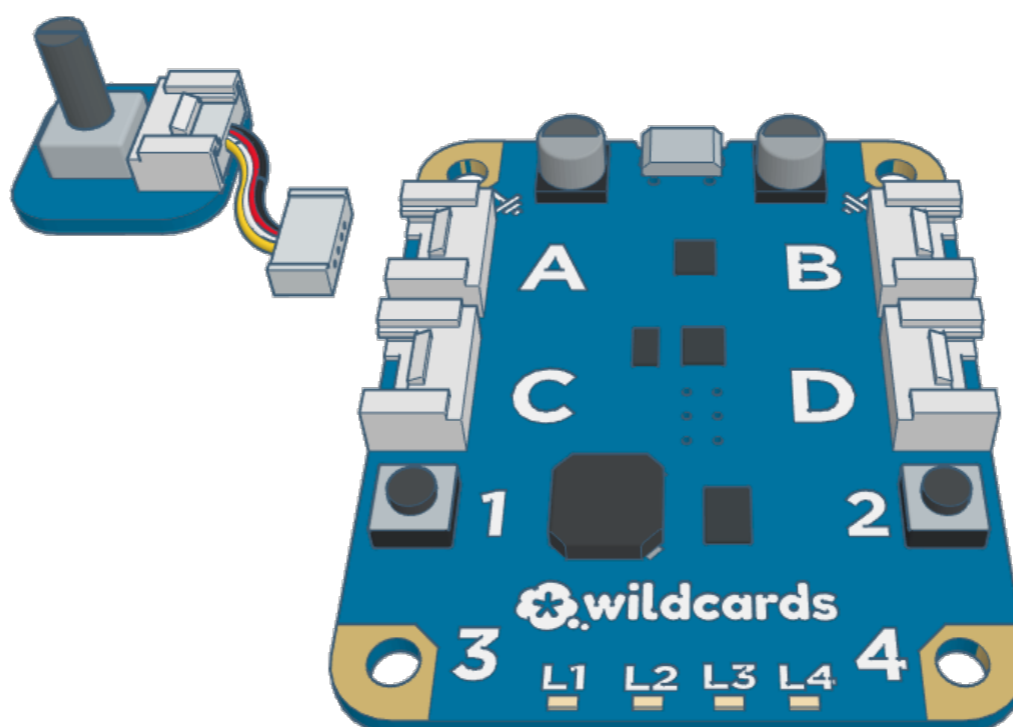

Full Knob Controller

Level 3

Modules: Rotary Angle Sensor

- Wildcards
- Control
- Events
- Motion
- Operators

```
when space key pressed
  forever
    set x to knob position: Connector A - 50 * 4
```