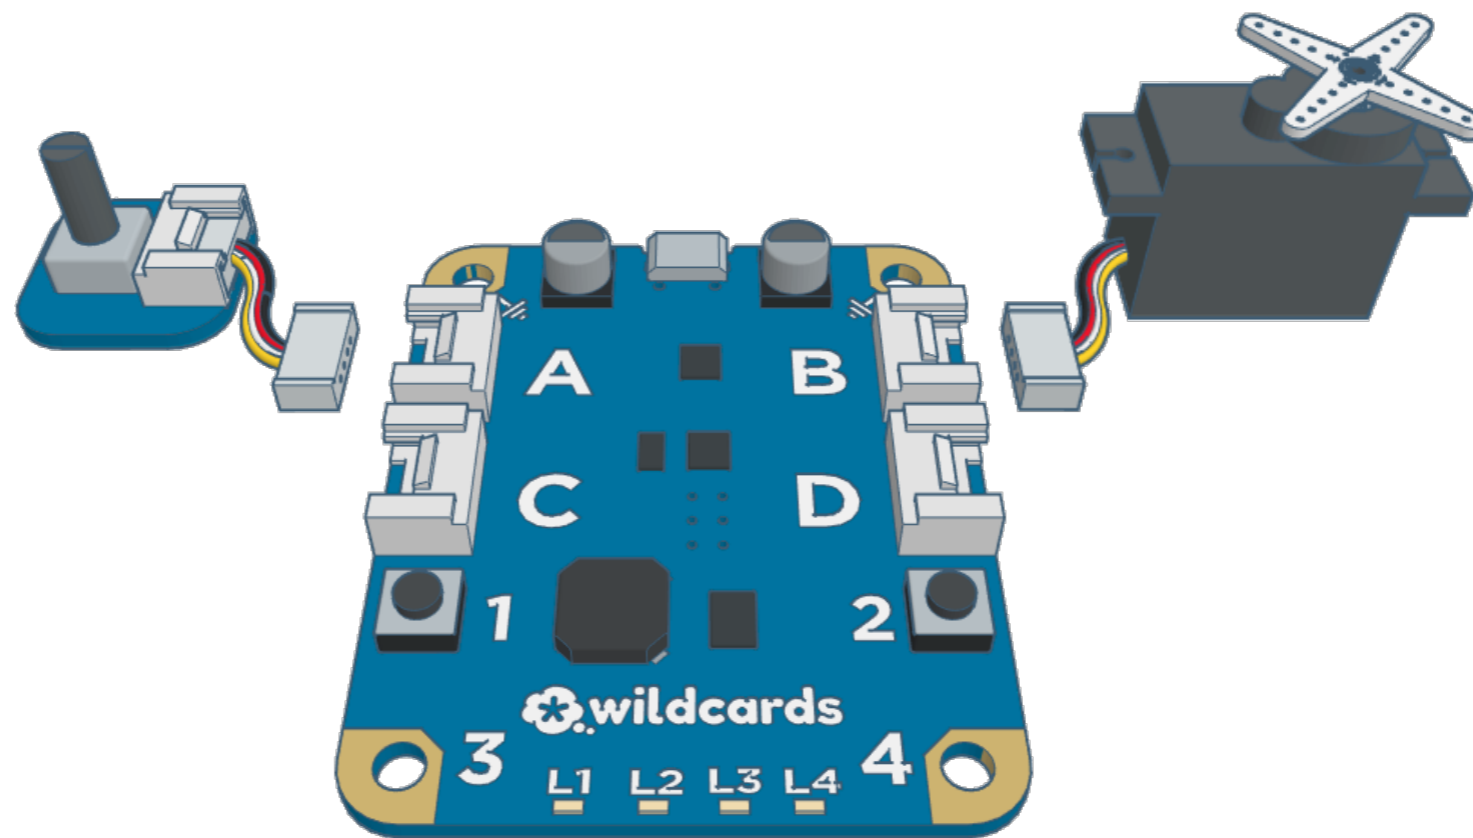

Knobby Turny

Level 3

Modules: Servo Motor, Rotary Angle Knob

- Wildcards
- Control
- Events

```
when space key pressed
  forever
    set servo to knob position: Connector A %: Connector B
    wait 0.4 seconds
```