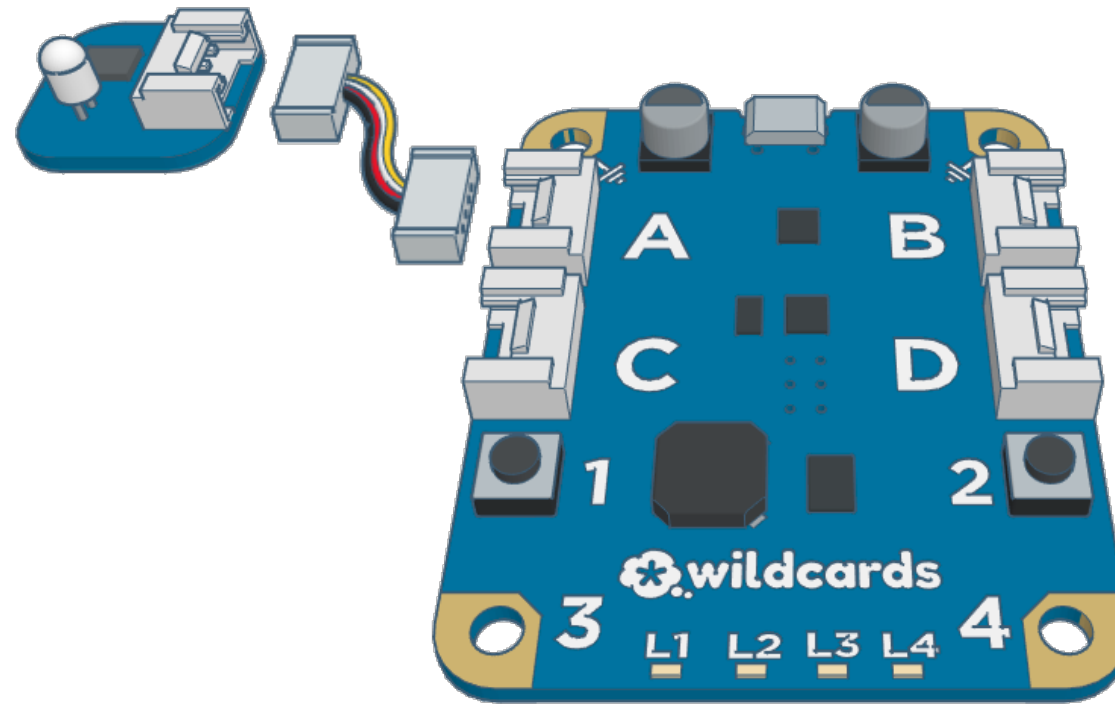

Light Sensor Intro

Level 1

Modules: Light Sensor

Wildcards

Events

```
when light sensed : Connector A
  turn LED 1 On
```

```
when space key pressed
  turn LED 1 Off
```