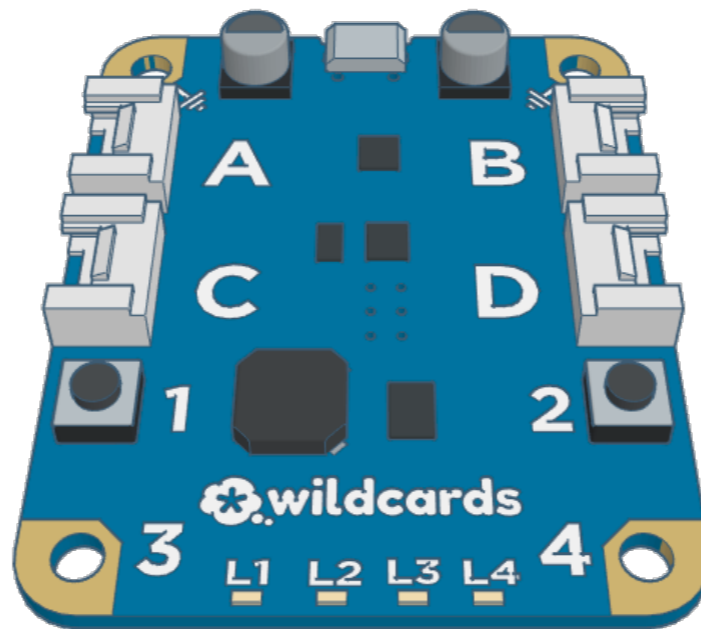

Ping Pong LEDs

Level 3

Modules: None

Wildcards

Control

```
when Button 1 pressed
  turn LED 1 Off
  turn LED 2 On
  wait .1 seconds
  turn LED 2 Off
  turn LED 3 On
  wait .1 seconds
  turn LED 3 Off
  turn LED 4 On
```

```
when Button 2 pressed
  turn LED 4 Off
  turn LED 3 On
  wait .1 seconds
  turn LED 3 Off
  turn LED 2 On
  wait .1 seconds
  turn LED 2 Off
  turn LED 1 On
```