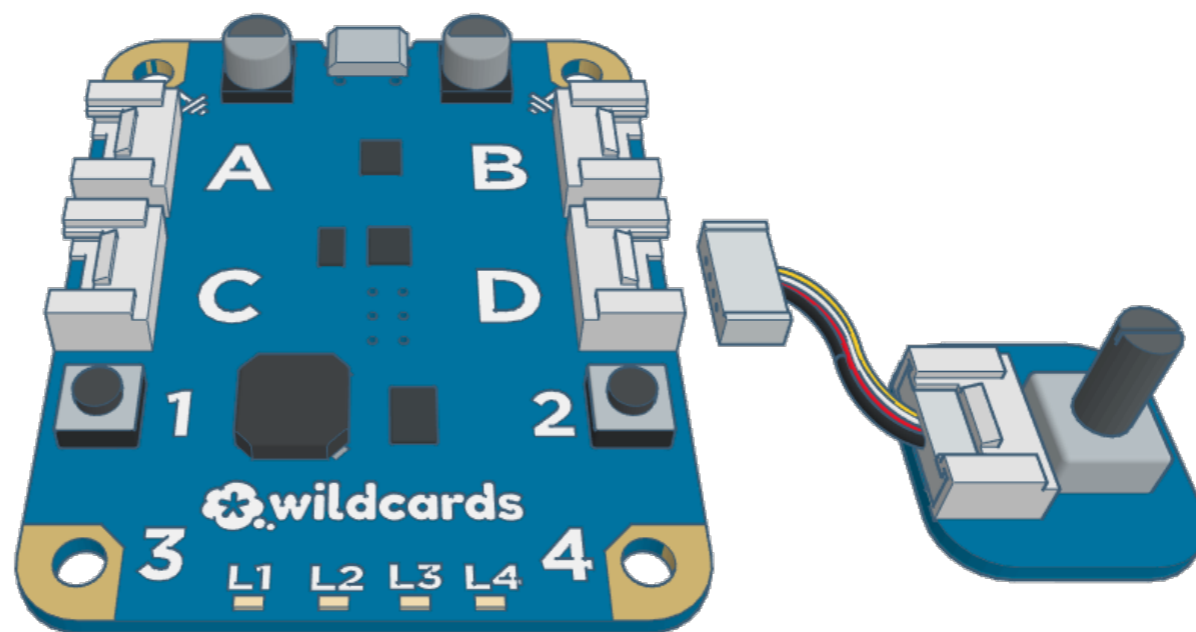

Pitchy Knob

Level 3

Modules: Rotary Angle Sensor

- Wildcards
- Control
- Events

```
when space key pressed
repeat 20
  buzz at 20 * knob position: Connector D + 100 Hz for 300 ms
  wait .3 seconds
```