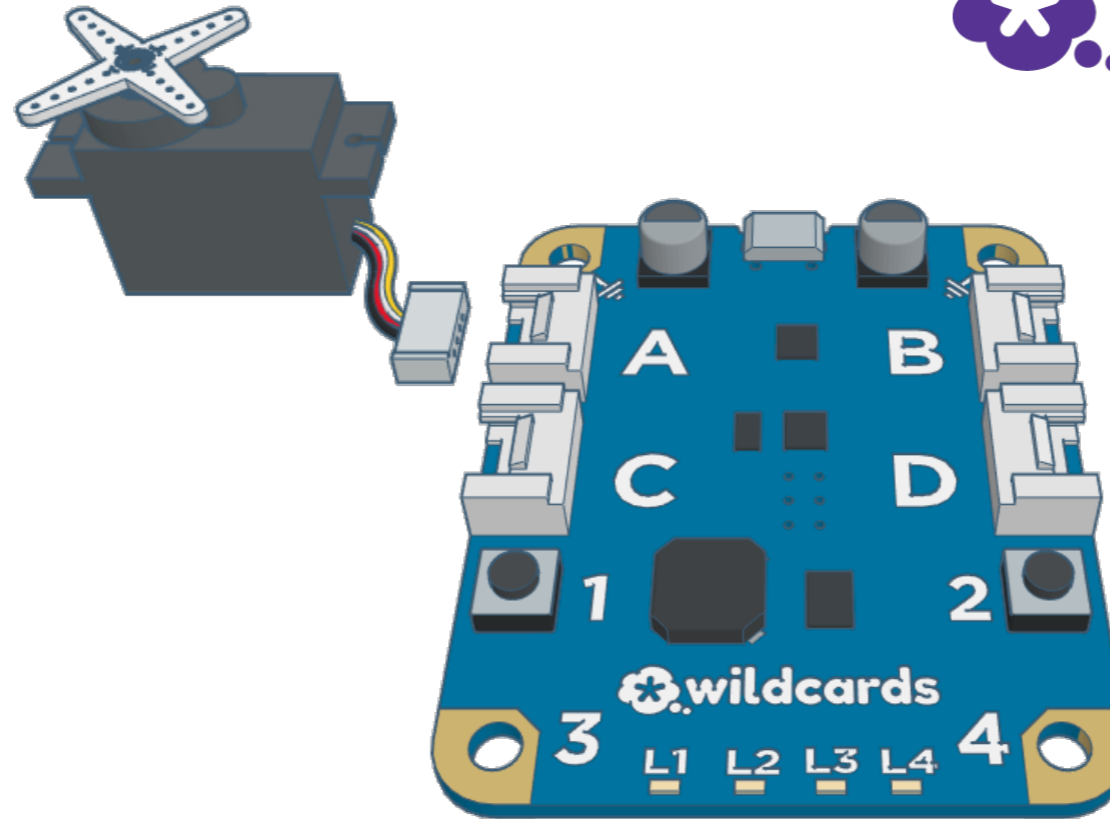

Servo Intro

Level 1

Modules: Servo Motor

Wildcards

Events

```
when down arrow key pressed
  set servo to 90 %: Connector A
```

```
when up arrow key pressed
  set servo to 10 %: Connector A
```