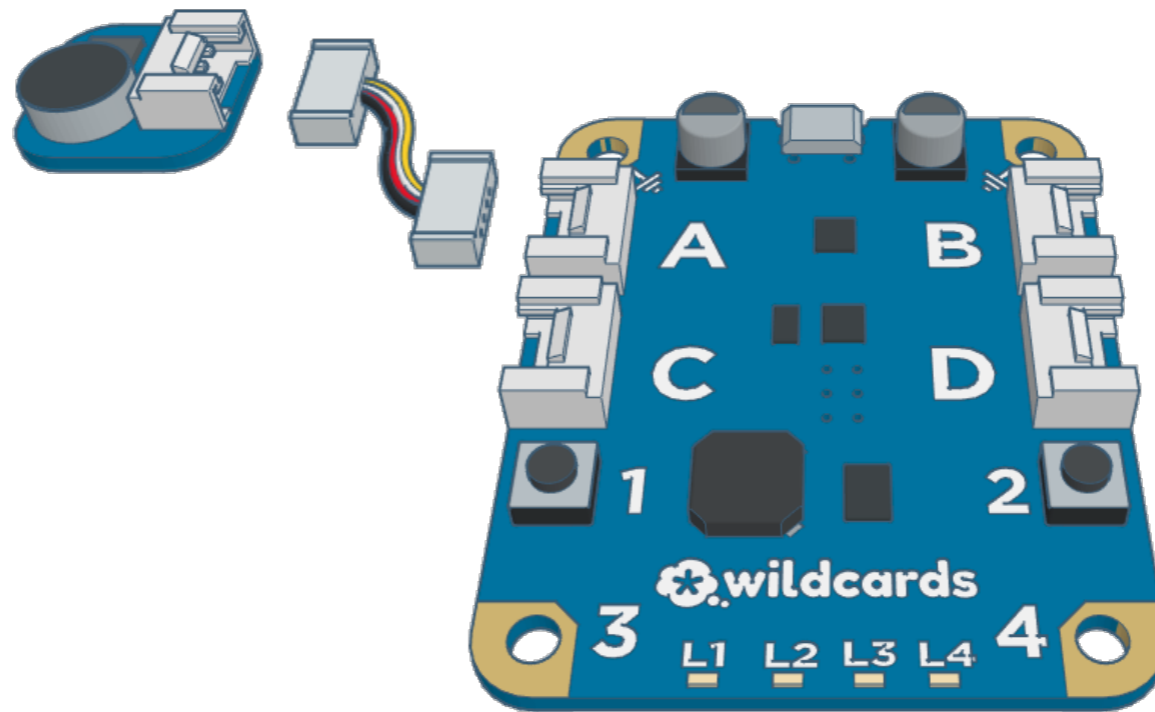

Simple Sound Meter

Level 3

Modules: Sound Sensor

Wildcards

Events

Control

```
when space key pressed
repeat 10
  wait until sound sensed : Connector A
  turn LED 1 On
  wait 0.2 seconds
  turn LED 2 On
  wait 0.2 seconds
  turn LED 3 On
  wait 0.2 seconds
  turn LED 4 On
  wait 0.2 seconds
  turn LED 1 Off
  turn LED 2 Off
  turn LED 4 Off
  turn LED 3 Off
```