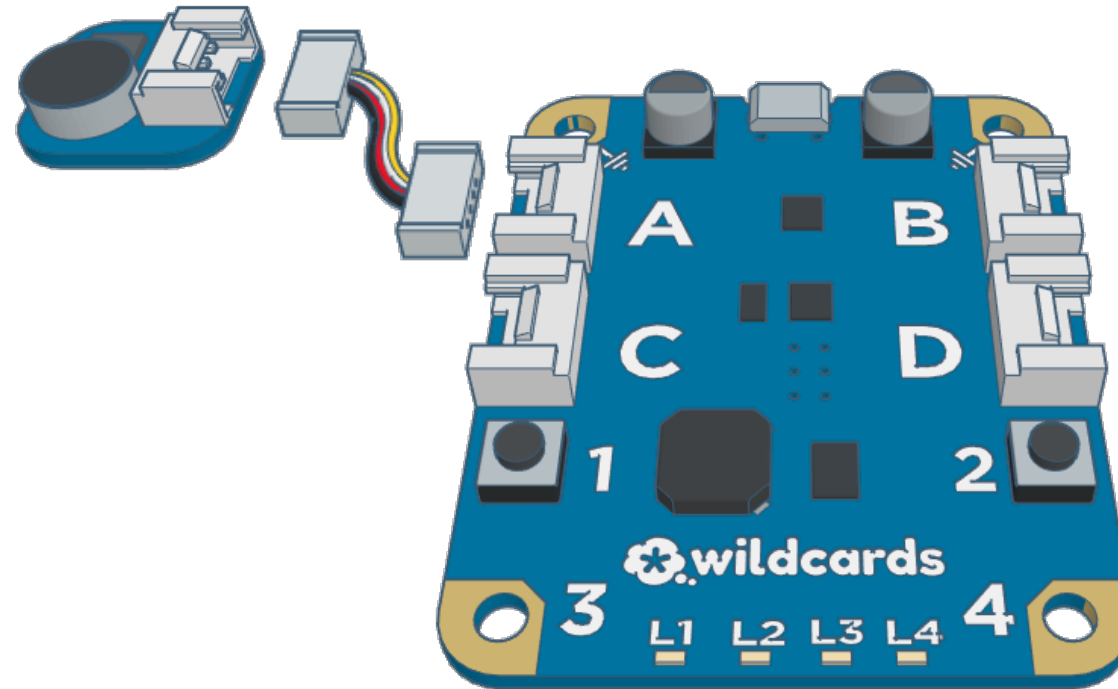

Sound Sensor Intro

Level 1

Modules: Sound Sensor

Wildcards

Events

```
when sound sensed : Connector A
  turn LED 1 On
```

```
when space key pressed
  turn LED 1 Off
```